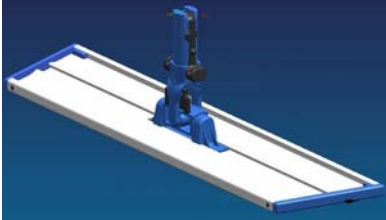

Poles and Heads

Three Piece Aluminum Pole

36 " aluminum mop head

Aluminum Handles

Bamboo Handle Material

Bamboo Poles

Aluminum Mop Head with Velcro Locking Head

Same

Two piece aluminum pole with universal connector

3 section pole

Multi piece poles

Injection mold mop head

Mop Heads

Spray Containers with Mop Pole Head